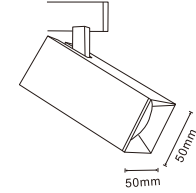

Focus wherever you want