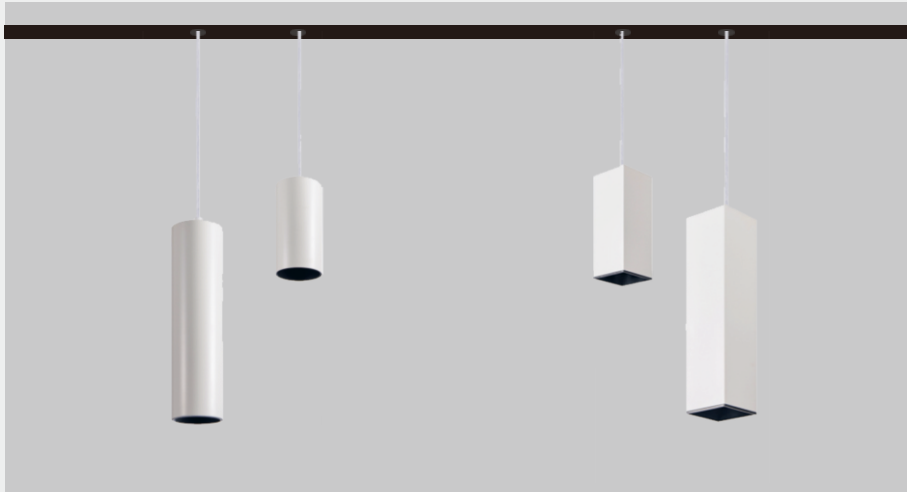

Pendant series

Decorative Lighting

Precise atmosphere