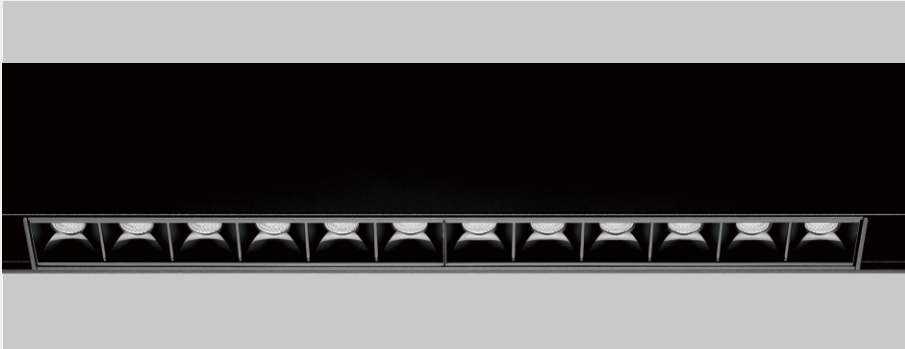

Dot series

Accent lighting

Minimal glare and multiple light beams