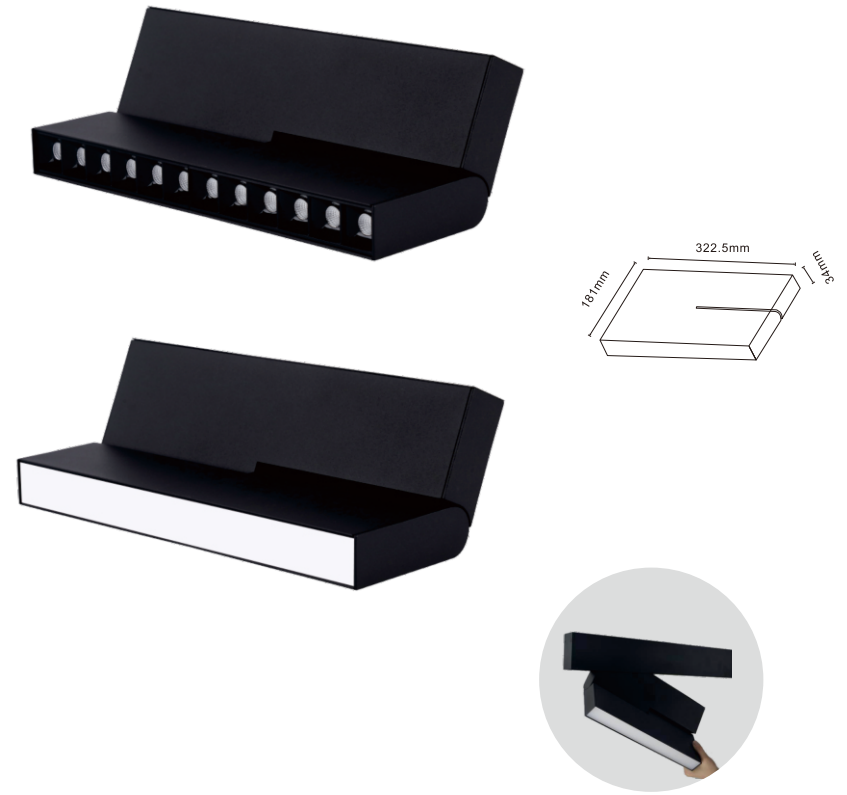

Wallwasher series

Wallwash lighting

Linear wallwashers for a soft even light effect on vertical surface

Item	Light Source	Power(W)	Flux	Optic	CRI	CCT	Size(mm)	Dim
Washer30	Osram	16W	800lm	Wallwasher	Ra80/90	2700K-5000K	270*43*55.5	Dali
Washer30-H	Osram	16W	800lm	Wallwasher	Ra80/90	2700K-5000K	270*43*110	Dali

Spot series

Spot lighting

Focus wherever you want

Item	Light Source	Power(W)	Flux	Optic	CRI	CCT	Size(mm)	Dim
Spot50-S	Cree/Citizen	10W	650lm	12/24/36D	Ra80/90	2700K-5000K	50*50	Dali
Spot50-R	Cree/Citizen	10W	650lm	12/24/36D	Ra80/90	2700K-5000K	Φ65	Dali
Spot50	Cree/Citizen	10W	650lm	18/24/36D	Ra80/90	2700K-5000K	Φ50*140	Dali
Spot35	Cree/Citizen	5W	400lm	20/30/40/60D	Ra80/90	2700K-5000K	Φ35*80	Dali
Spot35-T	Cree/Citizen	2*5W	800lm	20/30/40/60D	Ra80/90	2700K-5000K	Φ35*80	Dali

Fold series

Meet your lighting needs for different angles, different planes and different objects

Item	Light Source	Power(W)	Flux	Optic	CRI	CCT	Size(mm)	Dim
Fold03	Osram	4W	320lm	12/34/48D	Ra80/90	2700K-5000K	84*34*181	Dali
Fold06	Osram	8W	640lm	12/34/48D	Ra80/90	2700K-5000K	163.5*34*181	Dali
Fold12	Osram	16W	1280lm	12/34/48D	Ra80/90	2700K-5000K	322.5*34*181	Dali
Fold03-C	Osram	4W	240lm	Diffuse	Ra80/90	2700K-5000K	84*34*181	Dali
Fold06-C	Osram	8W	480lm	Diffuse	Ra80/90	2700K-5000K	163.5*34*181	Dali
Fold12-C	Osram	16W	960lm	Diffuse	Ra80/90	2700K-5000K	322.5*34*181	Dali

Accessories

Flux	Size(mm)	Description	Finishing
Power plate	65*30	65mm power feed for track wire connection, with 2pcs pin	white/black
Decorative plate	65*30	65mm track decorative plate, without pin	white/black