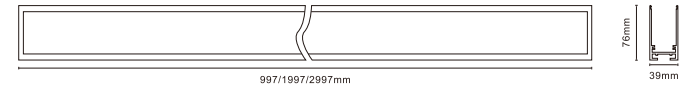

Recessed track with the perforation trim