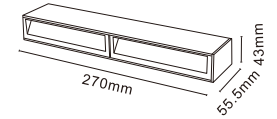

Wallwasher series

Wallwash lighting