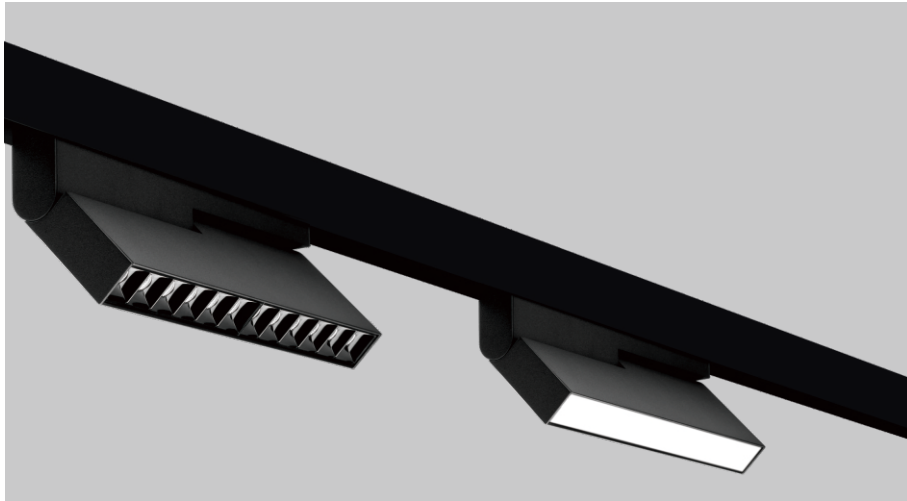

Fold series

Meet your lighting needs for different angles, different planes and different objects