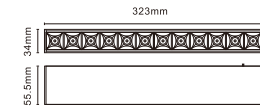

Minimal glare and multiple light beams