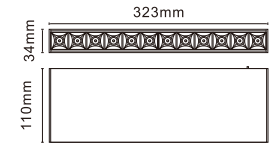

Linear series

General Lighting

Create a linear general illumination

Item	Light Source	Power(W)	Flux	Optic	CRI	CCT	Size(mm)	Dim
Linear32	Osram	13W	780lm	Diffuse	Ra80/90	2700K-5000K	322*34*55.5	Dali
Linear64	Osram	26W	1600lm	Diffuse	Ra80/90	2700K-5000K	640*34*55.5	Dali
Linear96	Osram	39W	2500lm	Diffuse	Ra80/90	2700K-5000K	958*34*55.5	Dali

Out series

Item	Light Source	Power(W)	Flux	Optic	CRI	CCT	Size(mm)	Dim
Out03	Osram	4W	320lm	12/34/48D	Ra80/90	2700K-5000K	83.5*34*110	Dali
Out06	Osram	8W	640lm	12/34/48D	Ra80/90	2700K-5000K	163.5*34*110	Dali
Out12	Osram	16W	1280lm	12/34/48D	Ra80/90	2700K-5000K	322*34*110	Dali
Out32	Osram	13W	780lm	Diffuse	Ra80/90	2700K-5000K	322*34*110	Dali
Out64	Osram	26W	1600lm	Diffuse	Ra80/90	2700K-5000K	640*34*110	Dali
Out96	Osram	39W	2500lm	Diffuse	Ra80/90	2700K-5000K	958*34*110	Dali

Item	Size(mm)	Description	Finishing
L corner	90*90*76	Aluminum 90°horizontal connect corner with power feed	white/black

Item	Size(mm)	Description	Finishing
Inner corner	123*123*76	Inner connect corner with power feed	white/black

Item	Size(mm)	Description	Finishing
Outer corner	123*123*76	Outer connect corner with power feed	white/black

Item	Size(mm)	Description	Finishing
Recessed kit	100*67.5*38	Track recessed kit, 2pcs	white/black