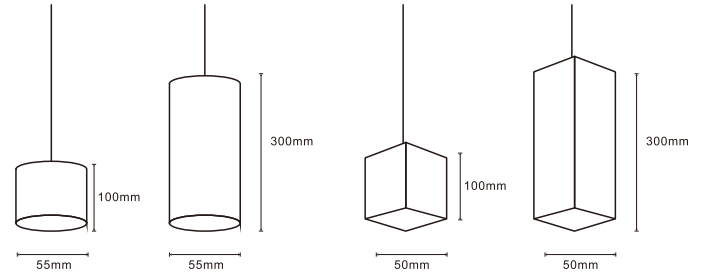

Item	Light Source	Power(W)	Flux	Optic	CRI	CCT	Size(mm)	Dim
Pendant-R	Cree/Citizen	8W	520lm	12/24/36D	Ra80/90	2700K-5000K	Φ55	Dali
Pendant-R	Cree/Citizen	12W	750lm	12/24/36D	Ra80/90	2700K-5000K	Φ65	Dali
Pendant-S	Cree/Citizen	8W	520lm	12/24/36D	Ra80/90	2700K-5000K	50*50	Dali
Pendant-S	Cree/Citizen	12W	750lm	12/24/36D	Ra80/90	2700K-5000K	60*60	Dali