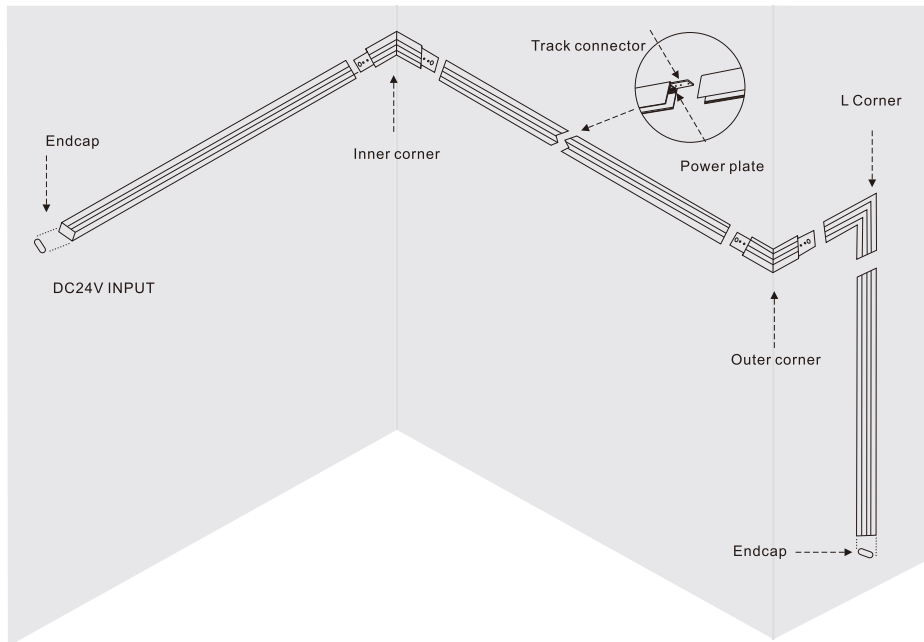

Accessories

Flux	Size(mm)	Description	Finishing
Power plate	65*30	65mm power feed for track wire connection, with 2pcs pin	white/black
Decorative plate	65*30	65mm track decorative plate, without pin	white/black