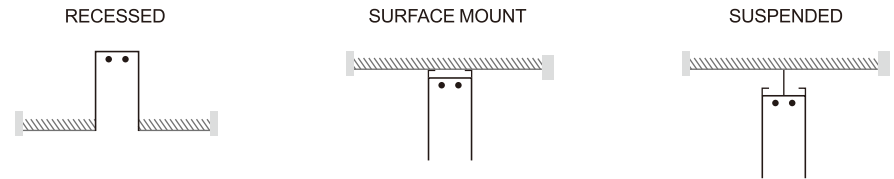

Track Length	1M 2M 3M
Installation	Surface/Suspension/Recessed
Material	Aluminum
Finishing	Sand black/Sand white
Size (mm)	997*39*76 1992*39*76 2997*39*76