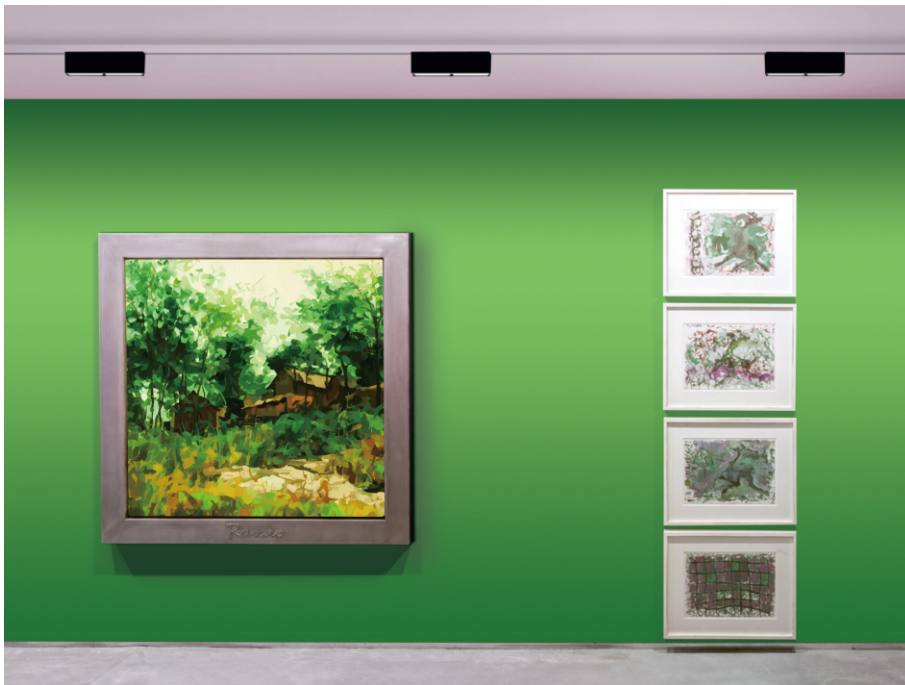

Wallwasher series

Wallwash lighting

Linear wallwashers for a soft even light effect on vertical surface

Item	Light Source	Power(W)	Flux	Optic	CRI	CCT	Size(mm)	Dim
Washer30	Osram	16W	800lm	Wallwasher	Ra80/90	2700K-5000K	270*43*55.5	Dali
Washer30-H	Osram	16W	800lm	Wallwasher	Ra80/90	2700K-5000K	270*43*110	Dali