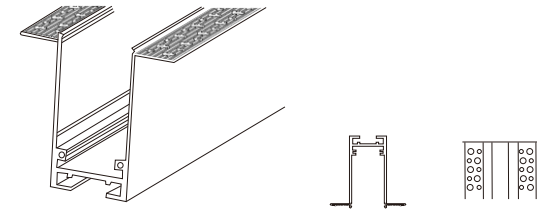

ZEROUNOlighting

It' s a **SMART** system

from line to infinite

Contents

Tarck rail	01-02
Dot series	03-04
Linear series	05-06
Out series	07-08
Wallwasher series	09-10
Spot series	11-12
Fold series	13-14
Pendant series	15-16
Accessories	17-18

Tarck rail

No longer a rail, it's architecture

Recessed track with the perforation trim

Track Length	1M 2M 3M
Installation	Surface/Suspension/Recessed
Material	Aluminum
Finishing	Sand black/Sand white
Size (mm)	997*39*76 1992*39*76 2997*39*76