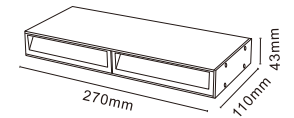

Linear wallwashers for a soft even light effect on vertical surface